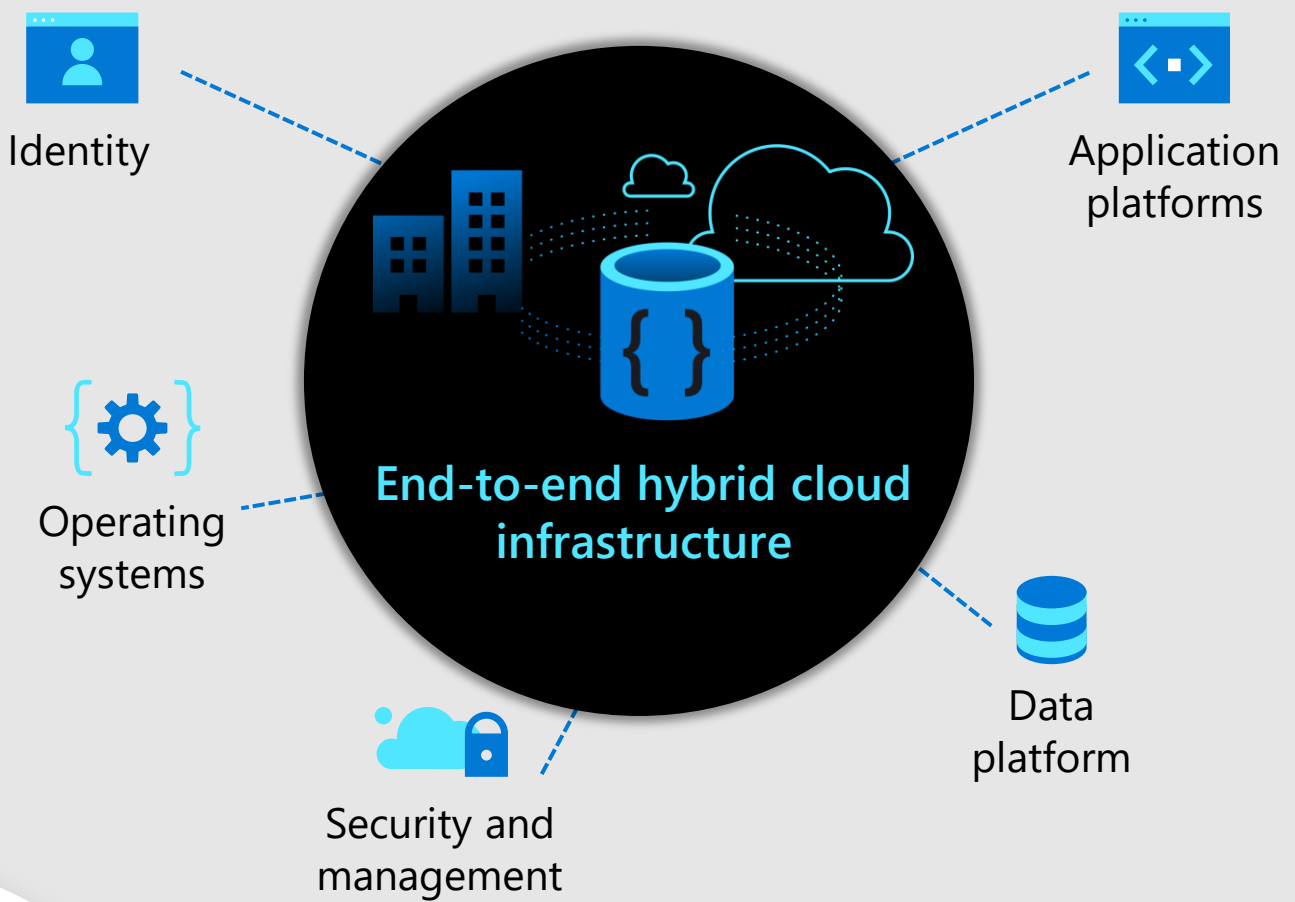

Built-in hybrid

Bring Windows Server and SQL Server on-premise licenses to Azure

Azure was designed and built to natively support hybrid environments from its inception. Maximize the value of existing on-premises Windows Server and/or SQL Server license investments when migrating to Azure.