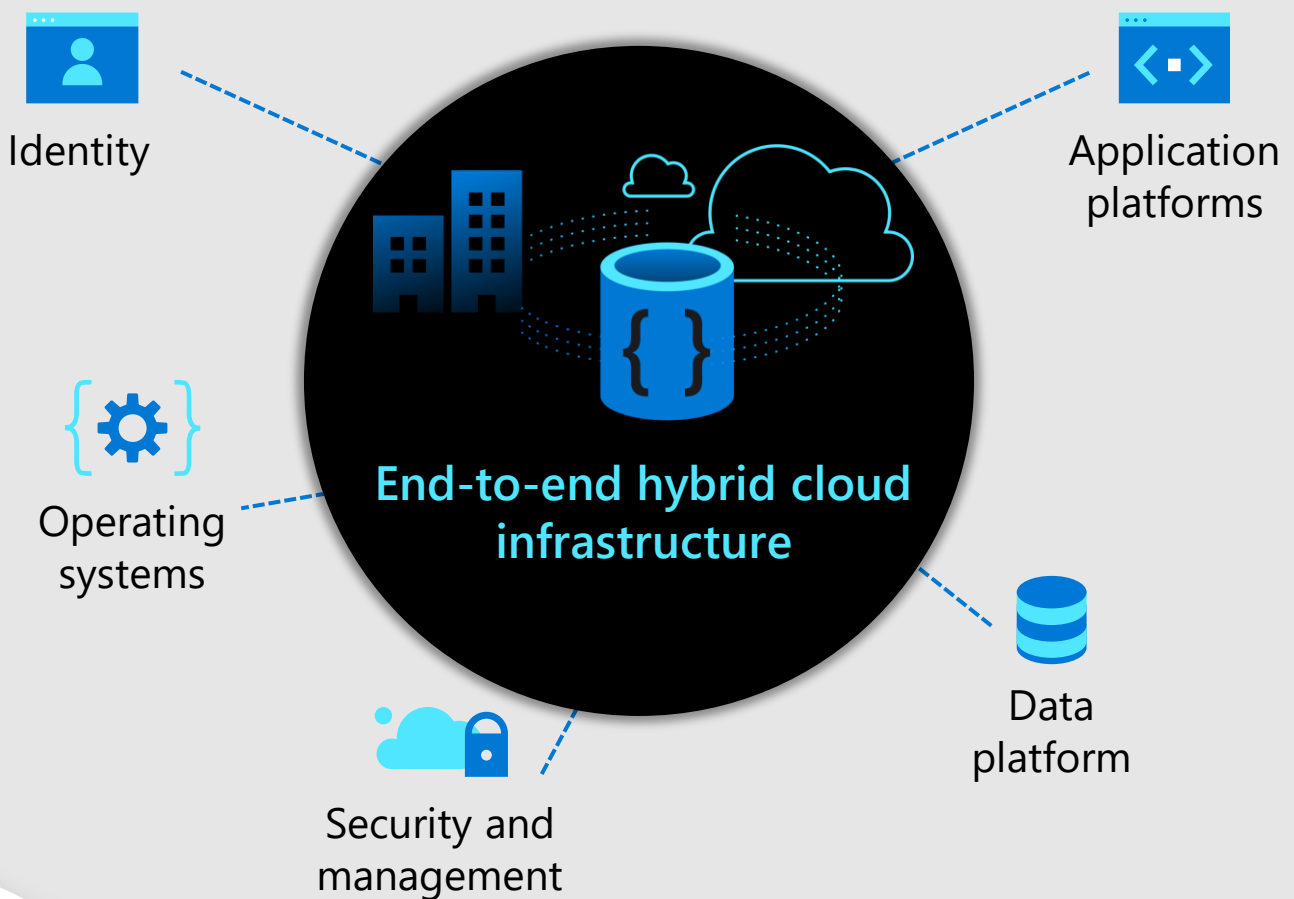

# Built-in hybrid

Bring Windows Server and SQL Server on-premise licenses to Azure

Azure was designed and built to natively support hybrid environments from its inception. Maximize the value of existing on-premises Windows Server and/or SQL Server license investments when migrating to Azure.