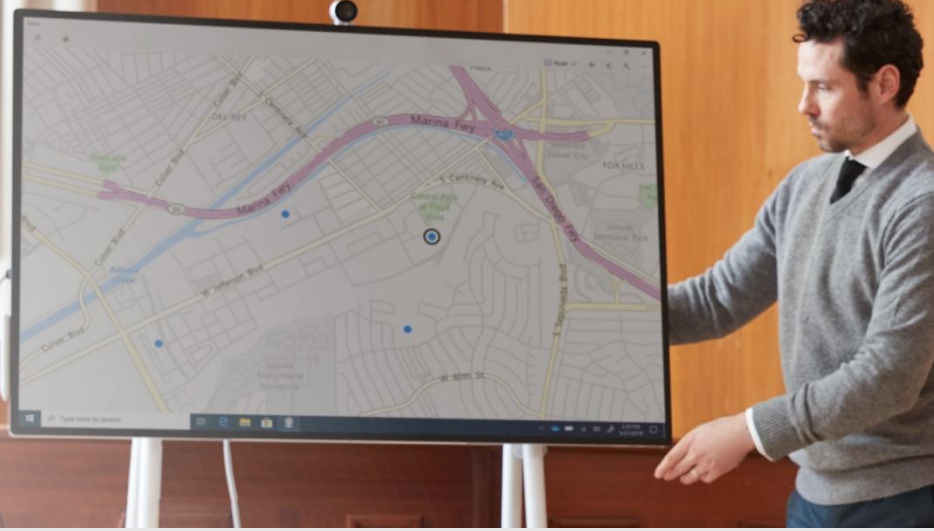

Teamwork without boundaries

Meet Surface Hub 2S for Federal

Bring remote teams together

Remote teamwork has never been easier with the light-weight, mobile Surface Hub 2S. Collaborate via Microsoft Teams, and stay engaged during meetings with a 4K+ quality screen and camera, along with enhanced speakers and mics. Take brainstorming to the next level with Microsoft Whiteboard, a persistent digital canvas. Surface helps you stay connected with your team, even when you're apart.

Equipped for government use

Although Surface Hub 2S is designed as a multipurpose collaboration device used in conference rooms, the Surface Hub operating system actually supports users' ability to work with smart cards (CAC and PIV) to authenticate to corporate resources via the browser or the Office Graph. By taking advantage of plug-and-play devices and drivers, organizations can either leave a reader mounted to the device or add a keyboard with an integrated reader.