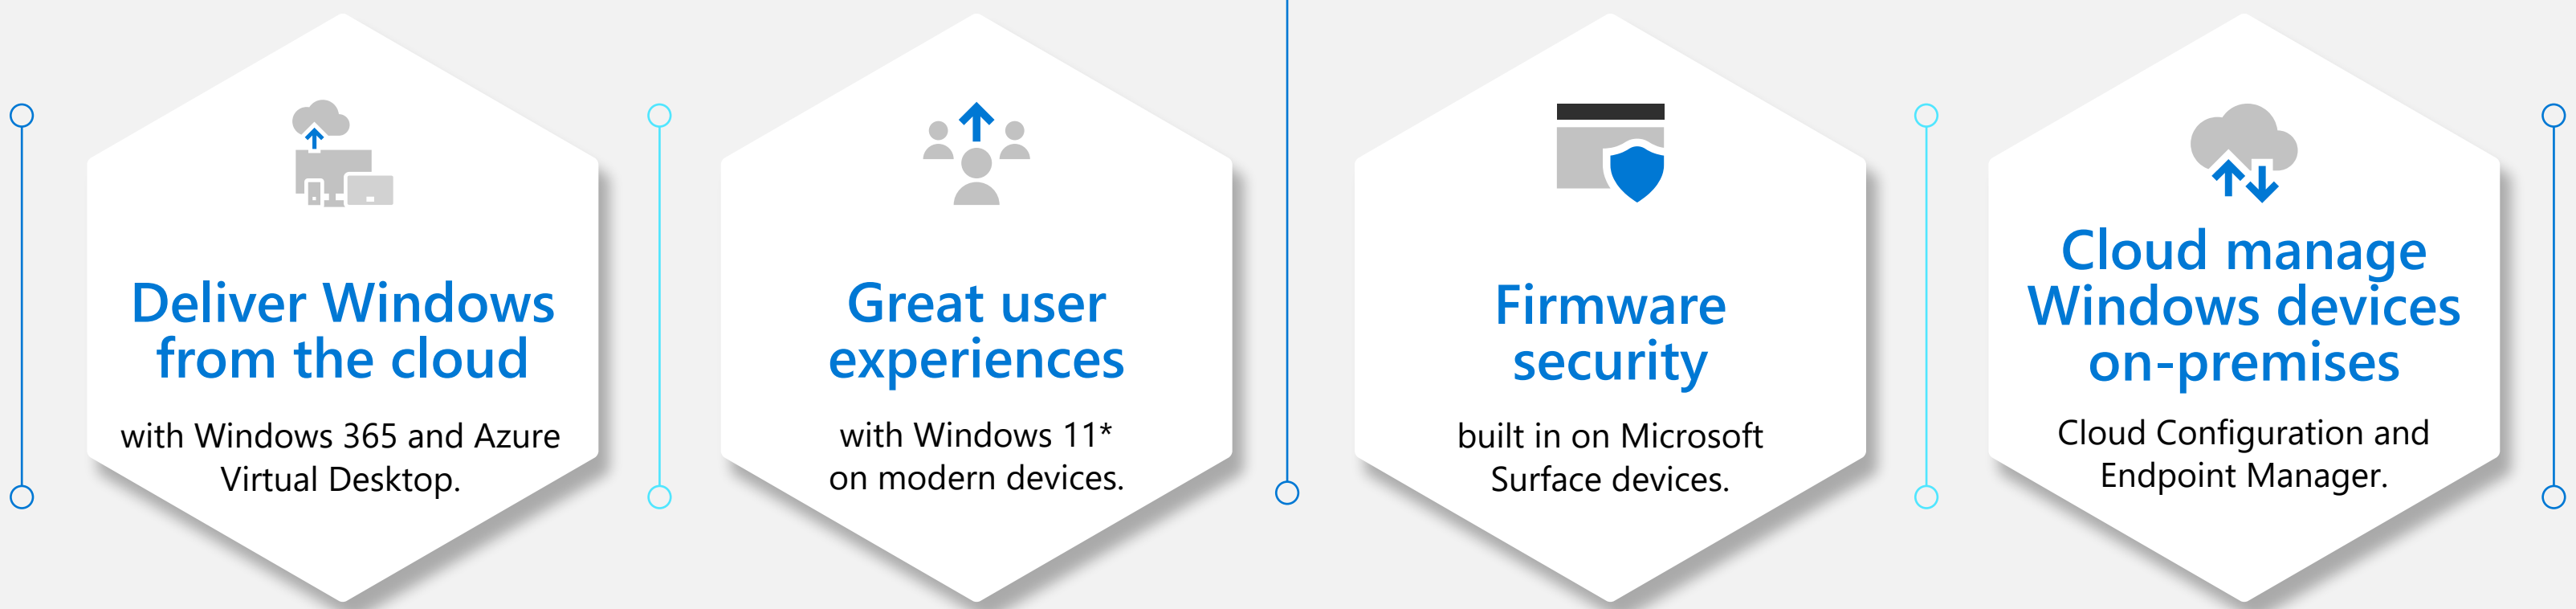

Reimagine your digital endpoint estate

Key capabilities

Built on Microsoft innovation in the cloud, Windows, devices, apps, and security leadership

*Coming later this year.

Reimagine your endpoint estate

Innovation
fosters employee satisfaction

Cloud-connected
management and security

Business scenarios
enabled in new ways

Accelerate onboarding
of all workers to great experiences

Build resiliency with modern endpoints for today's new workplace.