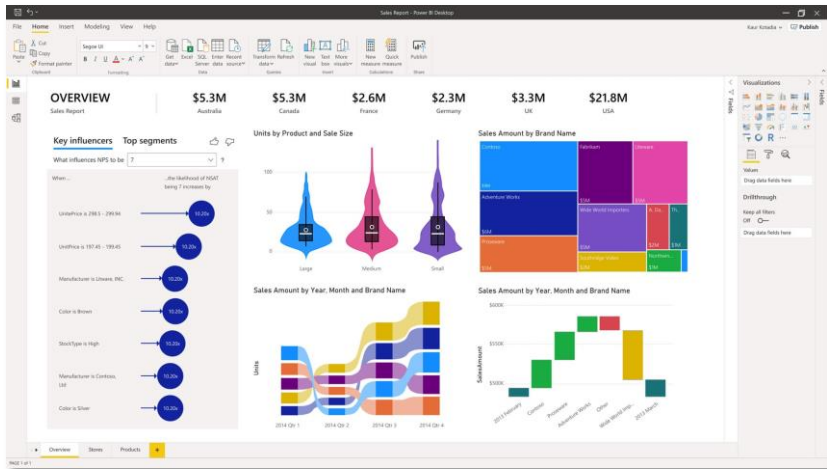

Powerful alone. Better together.

Build powerful end-to-end business solutions by connecting Power BI across the entire Microsoft Power Platform—and to Office 365, Dynamics 365, Azure, and hundreds of other apps—to drive innovation across your entire organization.

Power BI

Unify data from many sources to create interactive, immersive dashboards and reports that provide actionable insights and drive business results.

Power Apps

Build apps in hours—not months—that easily connect to data, use Excel-like expressions to add logic, and run on the web, iOS, and Android devices.