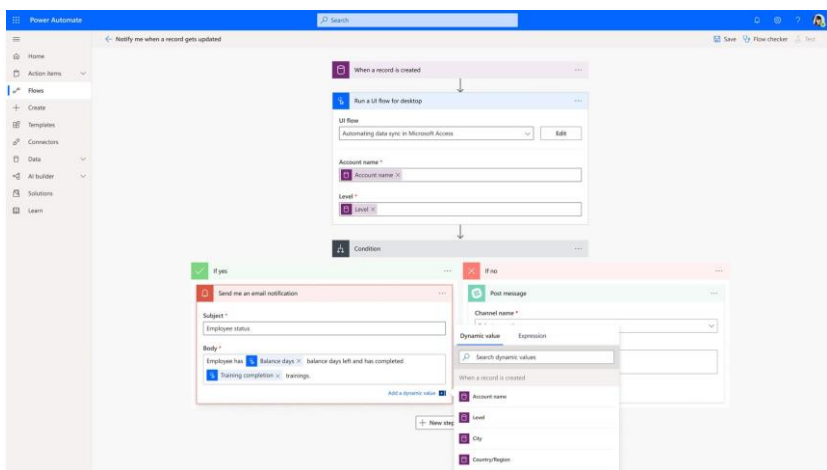

Powerful alone. Better together.

Build powerful end-to-end business solutions by connecting Power BI across the entire Microsoft Power Platform—and to Office 365, Dynamics 365, Azure, and hundreds of other apps—to drive innovation across your entire organization.

Power BI

Unify data from many sources to create interactive, immersive dashboards and reports that provide actionable insights and drive business results.

Power Apps

Build apps in hours—not months—that easily connect to data, use Excel-like expressions to add logic, and run on the web, iOS, and Android devices.