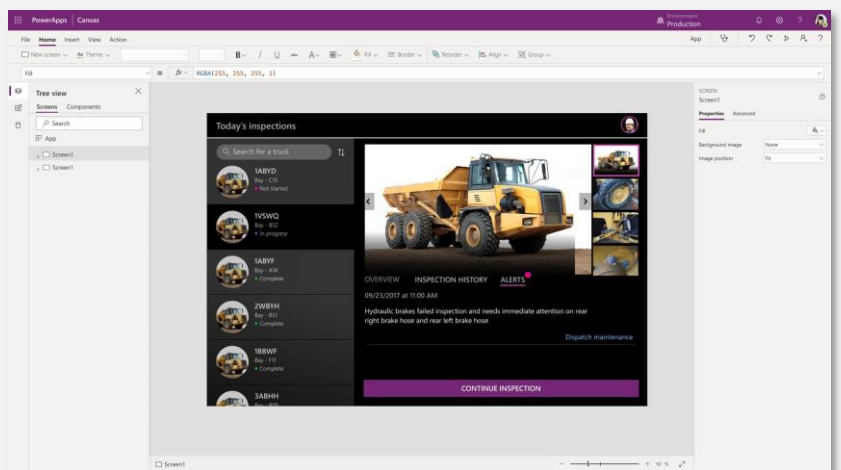

Powerful alone. Better together.

Build powerful end-to-end business solutions by connecting Power BI across the entire Microsoft Power Platform—and to Office 365, Dynamics 365, Azure, and hundreds of other apps—to drive innovation across your entire organization.

Power BI

Unify data from many sources to create interactive, immersive dashboards and reports that provide actionable insights and drive business results.

Power Apps

Build apps in hours—not months—that easily connect to data, use Excel-like expressions to add logic, and run on the web, iOS, and Android devices.