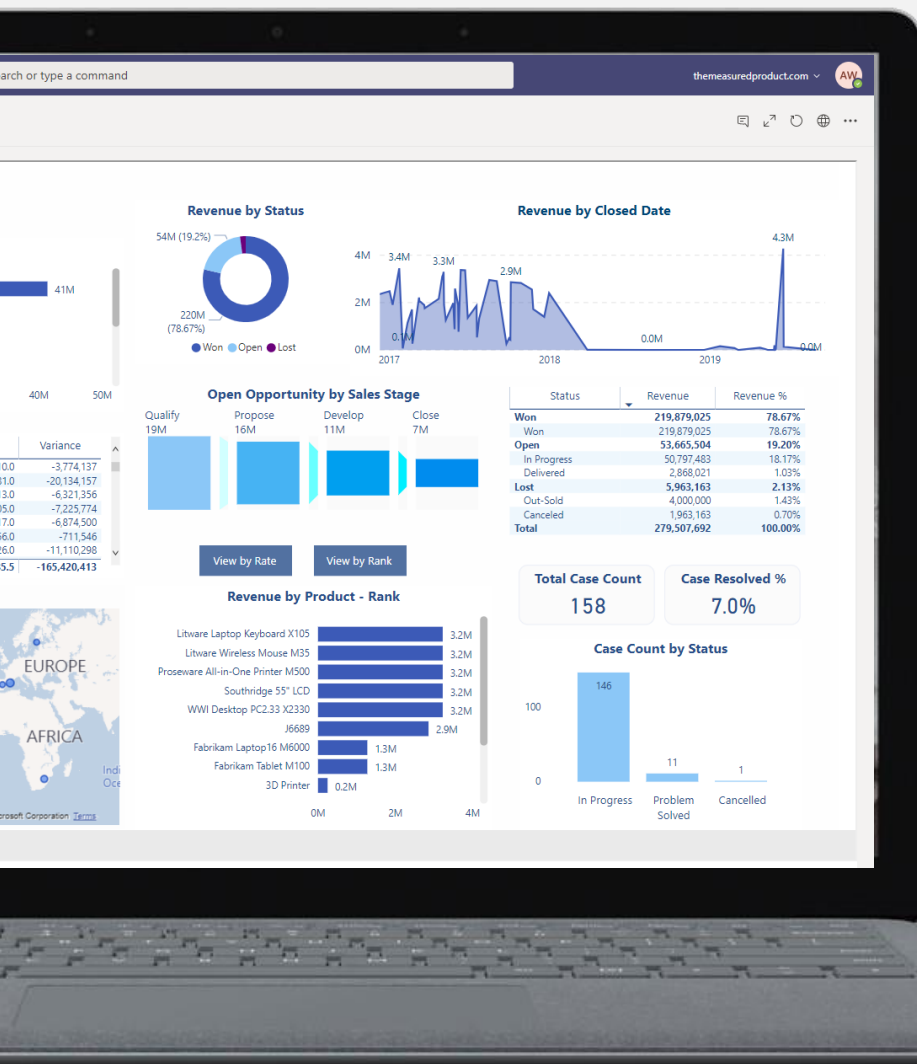

Integrate the data apps you're using with Teams

Bring the apps and services you love into Teams to create your organization's hub for data.

Teams has 500+ apps.

Find your favorite data apps or add your own

Power BI

SharePoint

Dynamics 365

Excel

Apps let you do more with your data in Teams.

Think about the tools, files, and dashboards you already use. Many of them can be added right into Teams. And you find them right in Teams by going to the Teams app store.