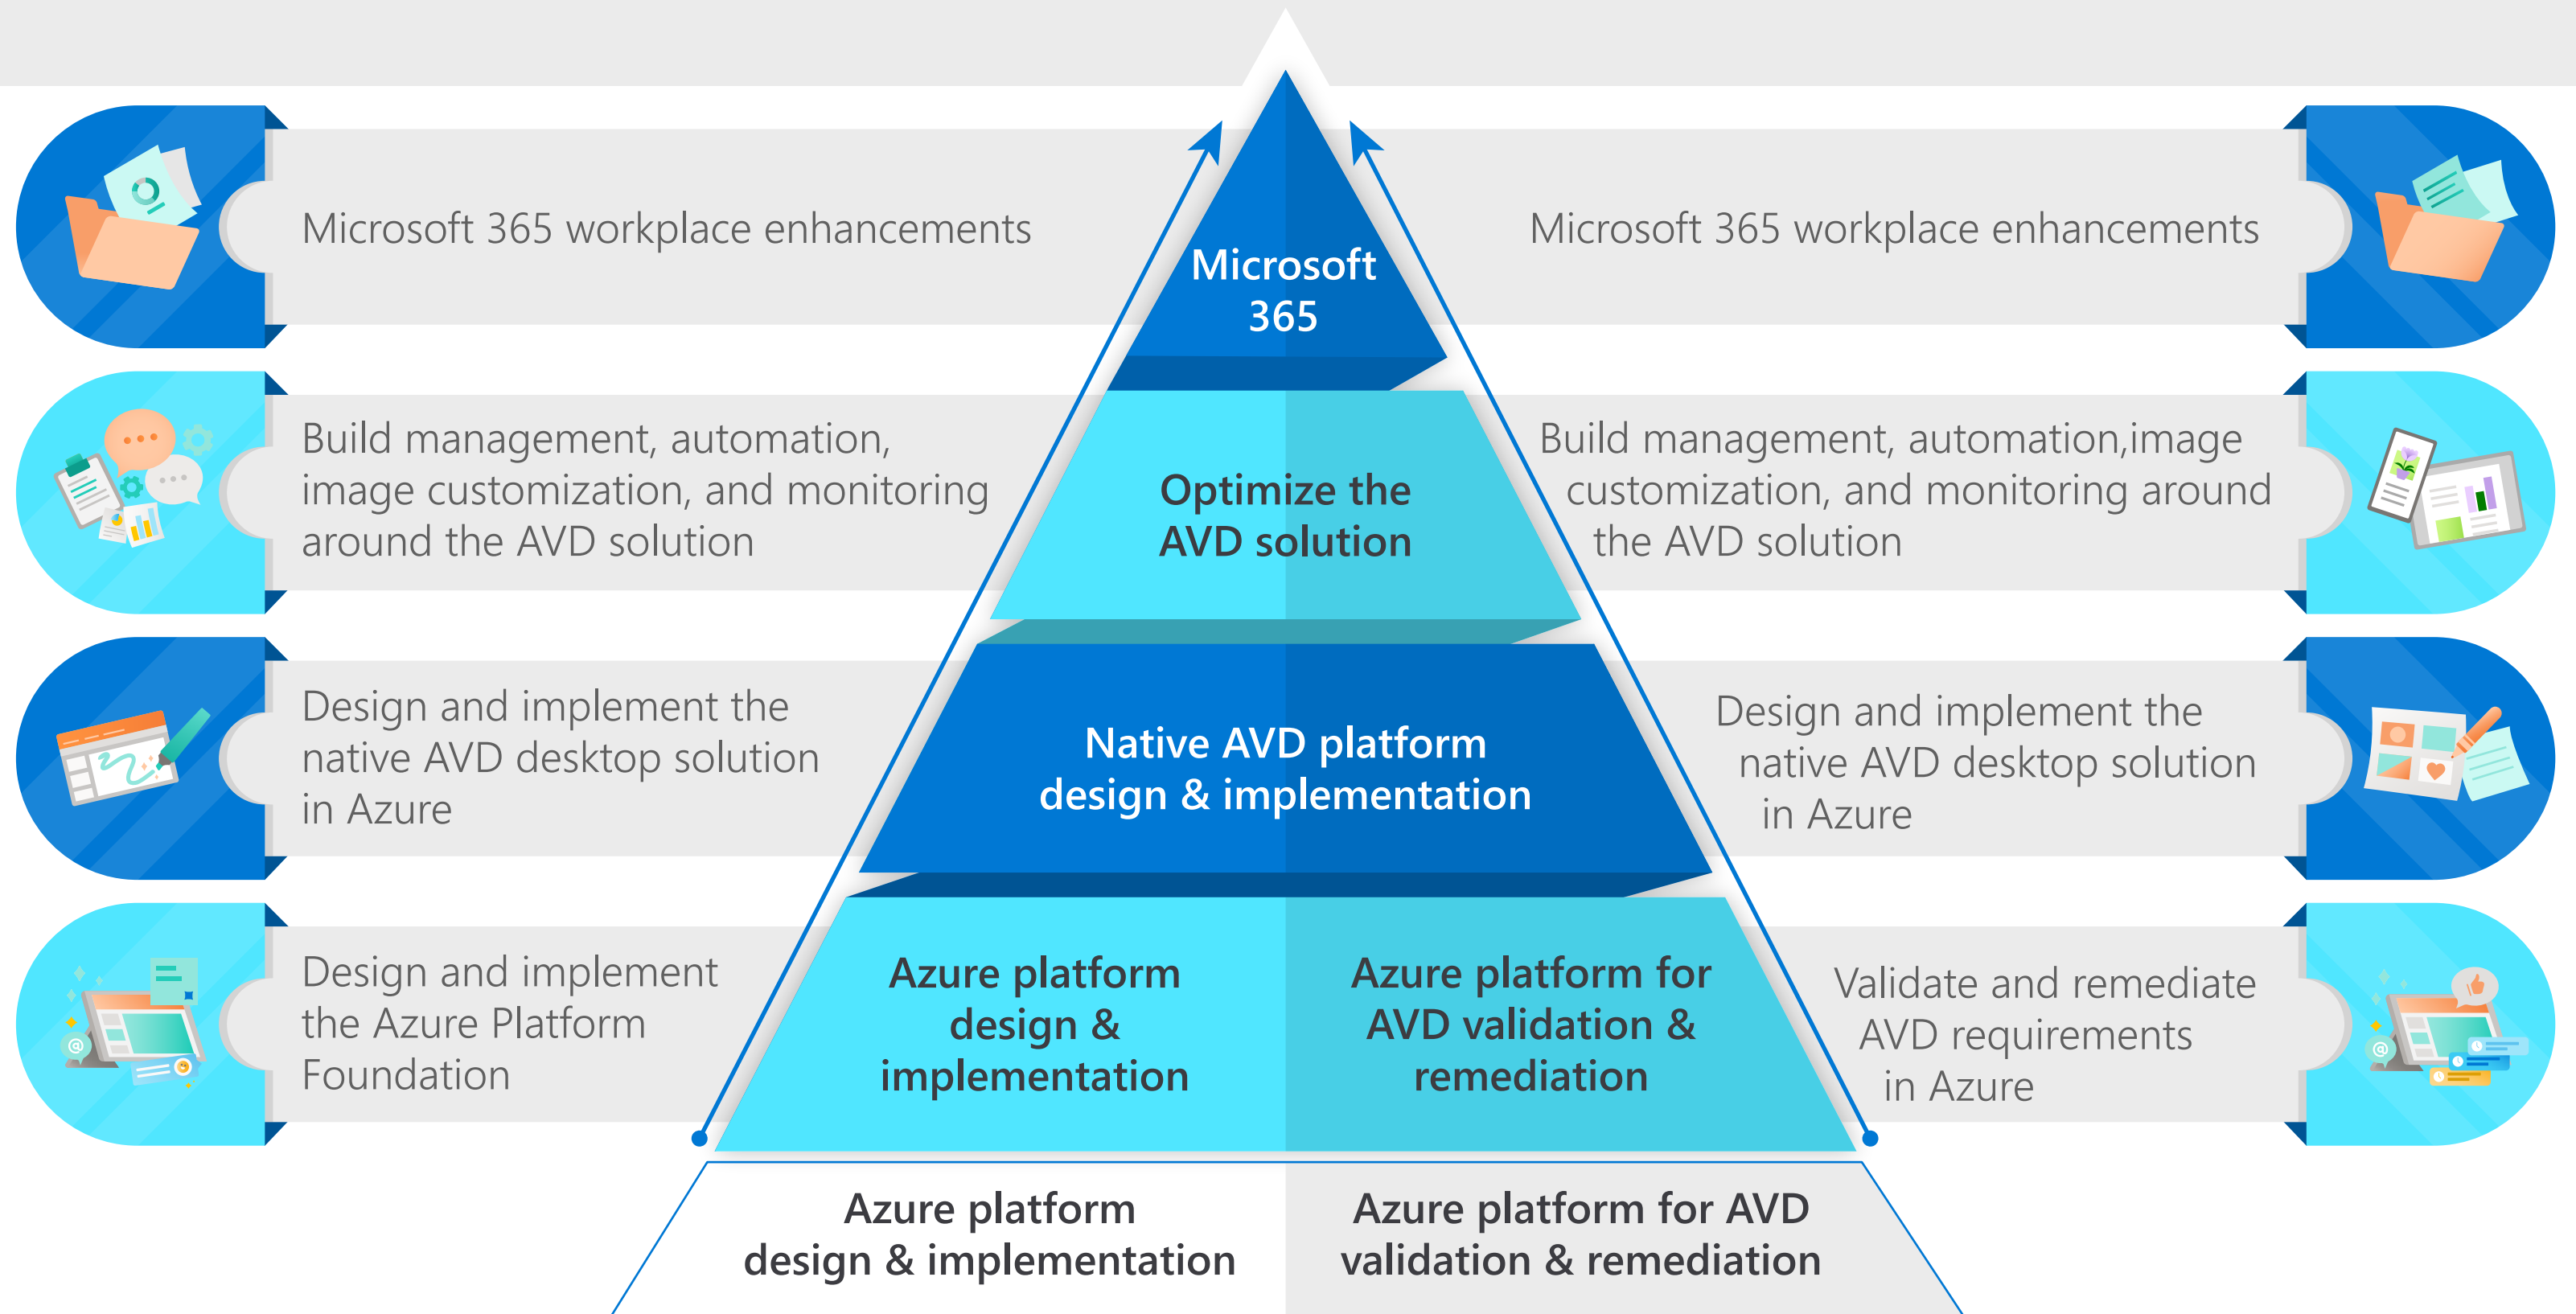

Azure Workloads for Azure Virtual Desktop

Microsoft Azure Virtual Desktop is a flexible cloud VDI platform for secure, customizable virtual desktop and app solutions on Azure—supporting remote work for a hybrid workforce.

The service can support customers who already have a Microsoft Azure cloud infrastructure, as well as those about to embark on their journey with Azure using the existing Azure Cloud Foundation offering.

Two adoption paths with the same outcomes

Capabilities

- Deploy and scale in minutes**
Virtualize and deploy modern and legacy desktop and app solutions in minutes with unified management in the Azure portal.
- Enable optimizations for Microsoft 365 apps for enterprise**
Azure Virtual Desktop delivers the best Microsoft 365 apps for enterprise experience with multi-session virtual scenarios to provide the most productive virtualized experience to your users.
- Delivers the only multi-session Windows 10/11 experience**
Azure Virtual Desktop provides the only multi-session Windows 10 and Windows 11 virtualization in the cloud that's highly scalable, provides cost savings, always up to date, and available on any device.
- Stream apps to deliver SaaS to your customers and employees**
Remote app streaming with Azure Virtual Desktop enables organizations to stream apps to employees through your existing license and to customers with a new monthly per user pricing.
- Manage with first-party, Citrix, or VMware**
Choose your preferred management solution to meet your desired performance, hybrid, and security requirements.